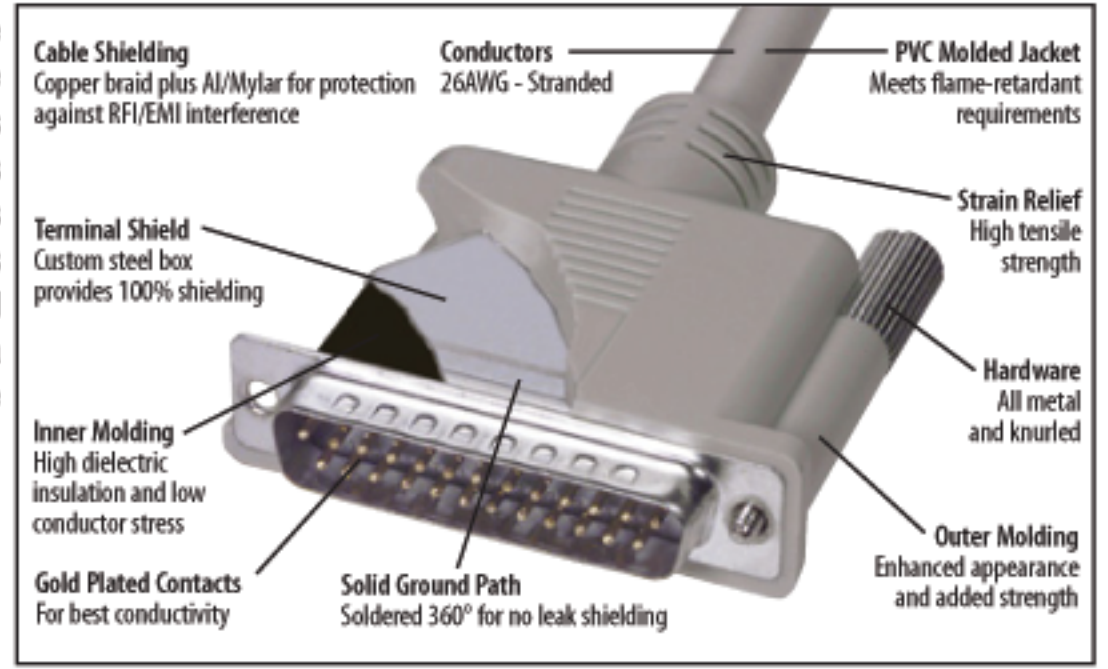

Premium Molded D-sub Cable, DB25 Male / Female, 50 ft

Features for this product

- Foil plus braid shield provides maximum protection against EMI/RFI
- All lines wired straight through for extending serial devices
- Hex nuts on female connectors are removable to expose 4-40 thumbscrews
- Gold plated contacts provide reliable connections with repeated mating cycles
- DB25 male to female connectors, lengths range from 2.5 ft. to 50 ft.

L-com's top of the line offering of D-sub cable assemblies provide maximum protection against data corrupting EMI/RFI. Double shielded cable (copper braid plus aluminum mylar foil) and a custom steel internal enclosure separate these cables from any off the shelf D-sub cable on the market. Ideal for any electrically noisy environment where fans, motors or switches are nearby. Custom lengths and pinouts are available with modest minimum requirements.

Premium D-Sub Cable Assemblies - Fully Populated and Double Shielded

The CS2N Series of D-Sub cable assemblies is our top of the line D-Sub cabling offering. These cables offer the best features for those applications where only the best will do. The bulk cable utilizes 26AWG stranded conductors with double shielding (copper braid plus aluminum mylar foil) and flexible PVC jacket. Fully molded backshells also have a unique stamped steel internal enclosure that provides the ultimate in shielding performance. Mounting is done via rugged 4-40 thumbscrews that are easy to grip without the need for a screwdriver. Hex nuts on female connectors are removable to expose 4-40 thumbscrews. Color: Light Gray.